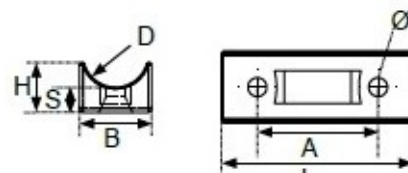

PRODUCT SHEET

Description:

Tube Slide "Screw-on" For \varnothing 22-25mm Tube, PE, Black

Item number:

10.35.020-0

Units	Box	Carton	HS Code	Barcode
Pcs.		1000	3926300090	
				5704866010276

Item - number	D tube	L length	B width	H height	S thickness	\varnothing screw	A distance
#10.35.010	\varnothing 18-22 mm	53,5 mm	19,8 mm	13,6 mm	7 mm	2 x \varnothing 5,2 mm	33,5 mm
#10.35.020	\varnothing 22-25 mm	49,8 mm	23 mm	10,7 mm	7 mm	1 x \varnothing 5,8 mm	In centre